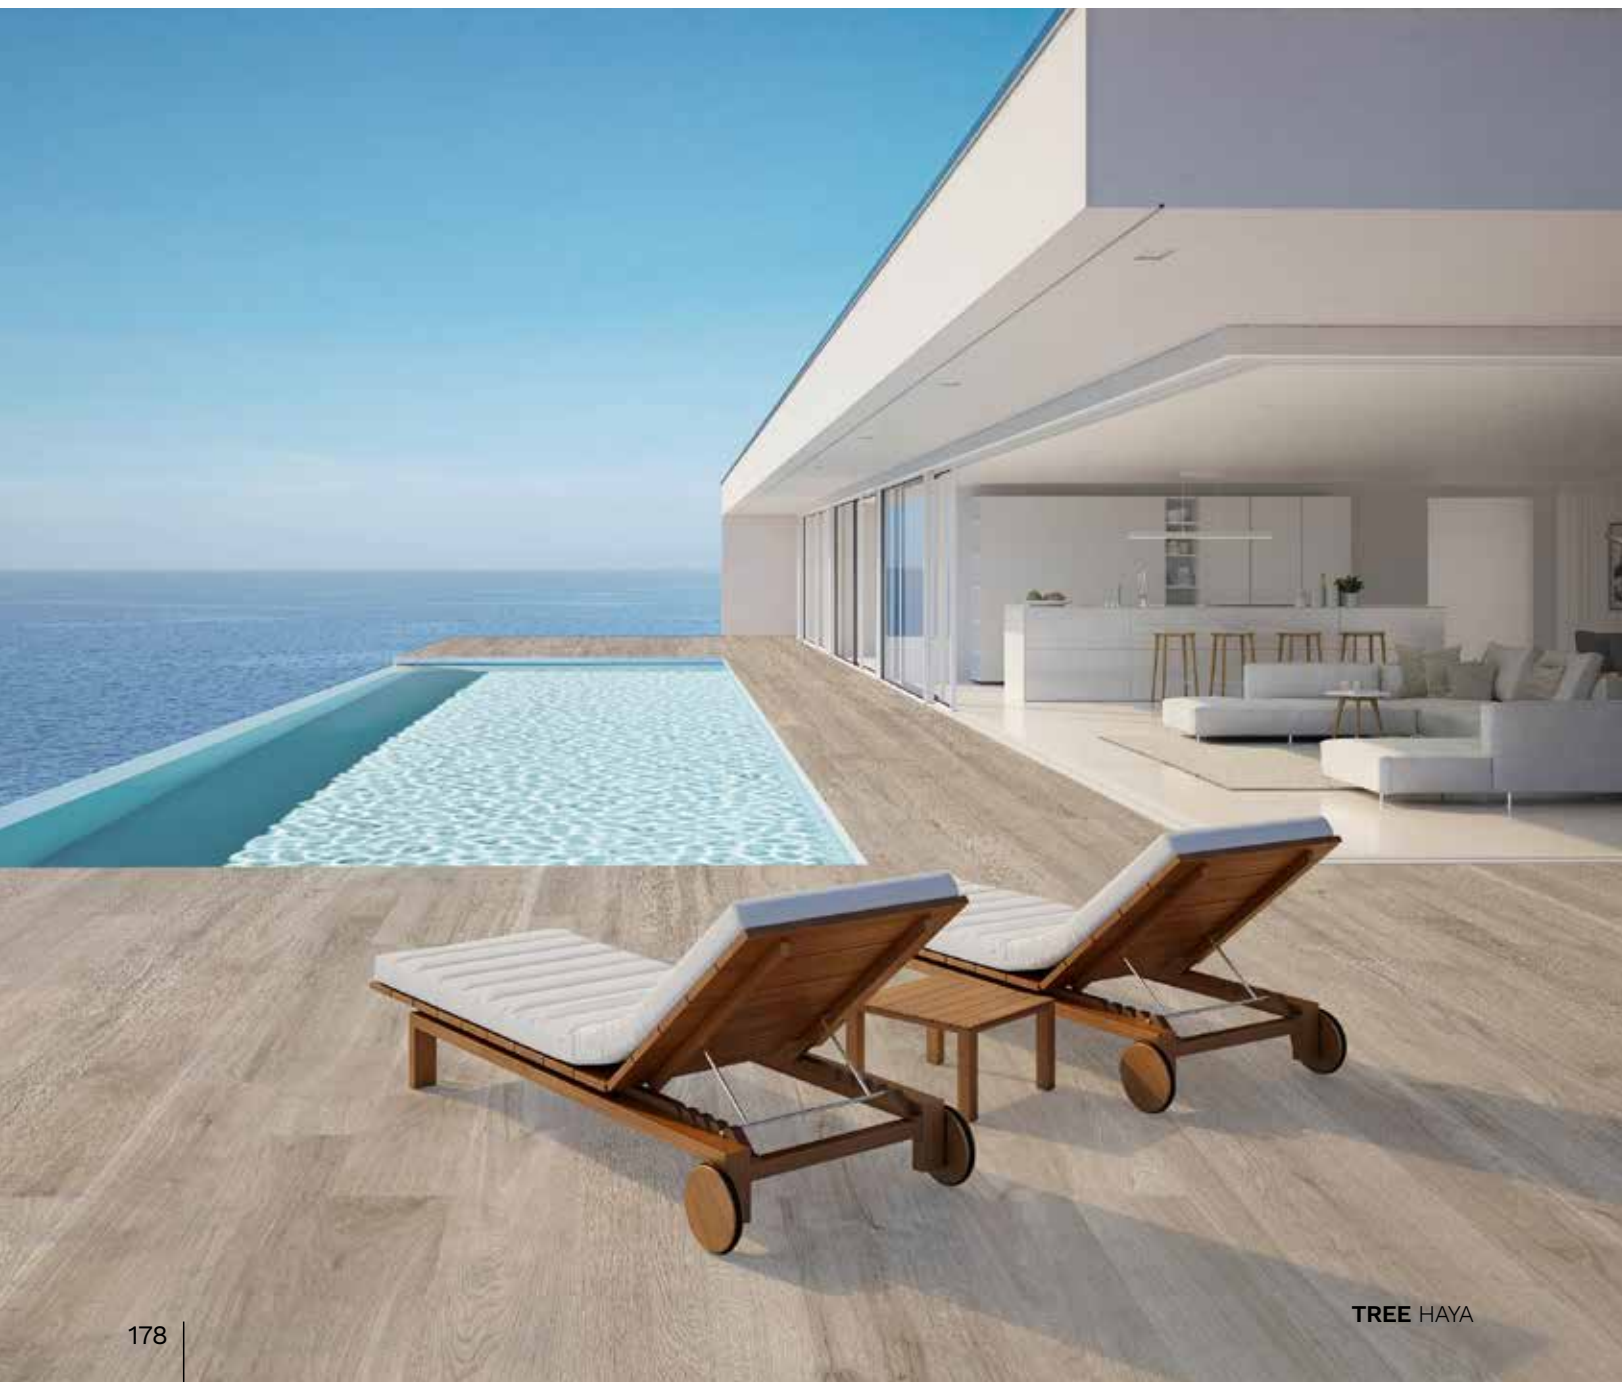

23.3 X 120 cm

Gris

Antique

Roble

SHERWOOD ANTIQUE

Gold

Ash

Tree

23 X 120 cm

Silver

Haya

TREE HAYA

Vermont

23.3 X 120 cm

Natural

Gris