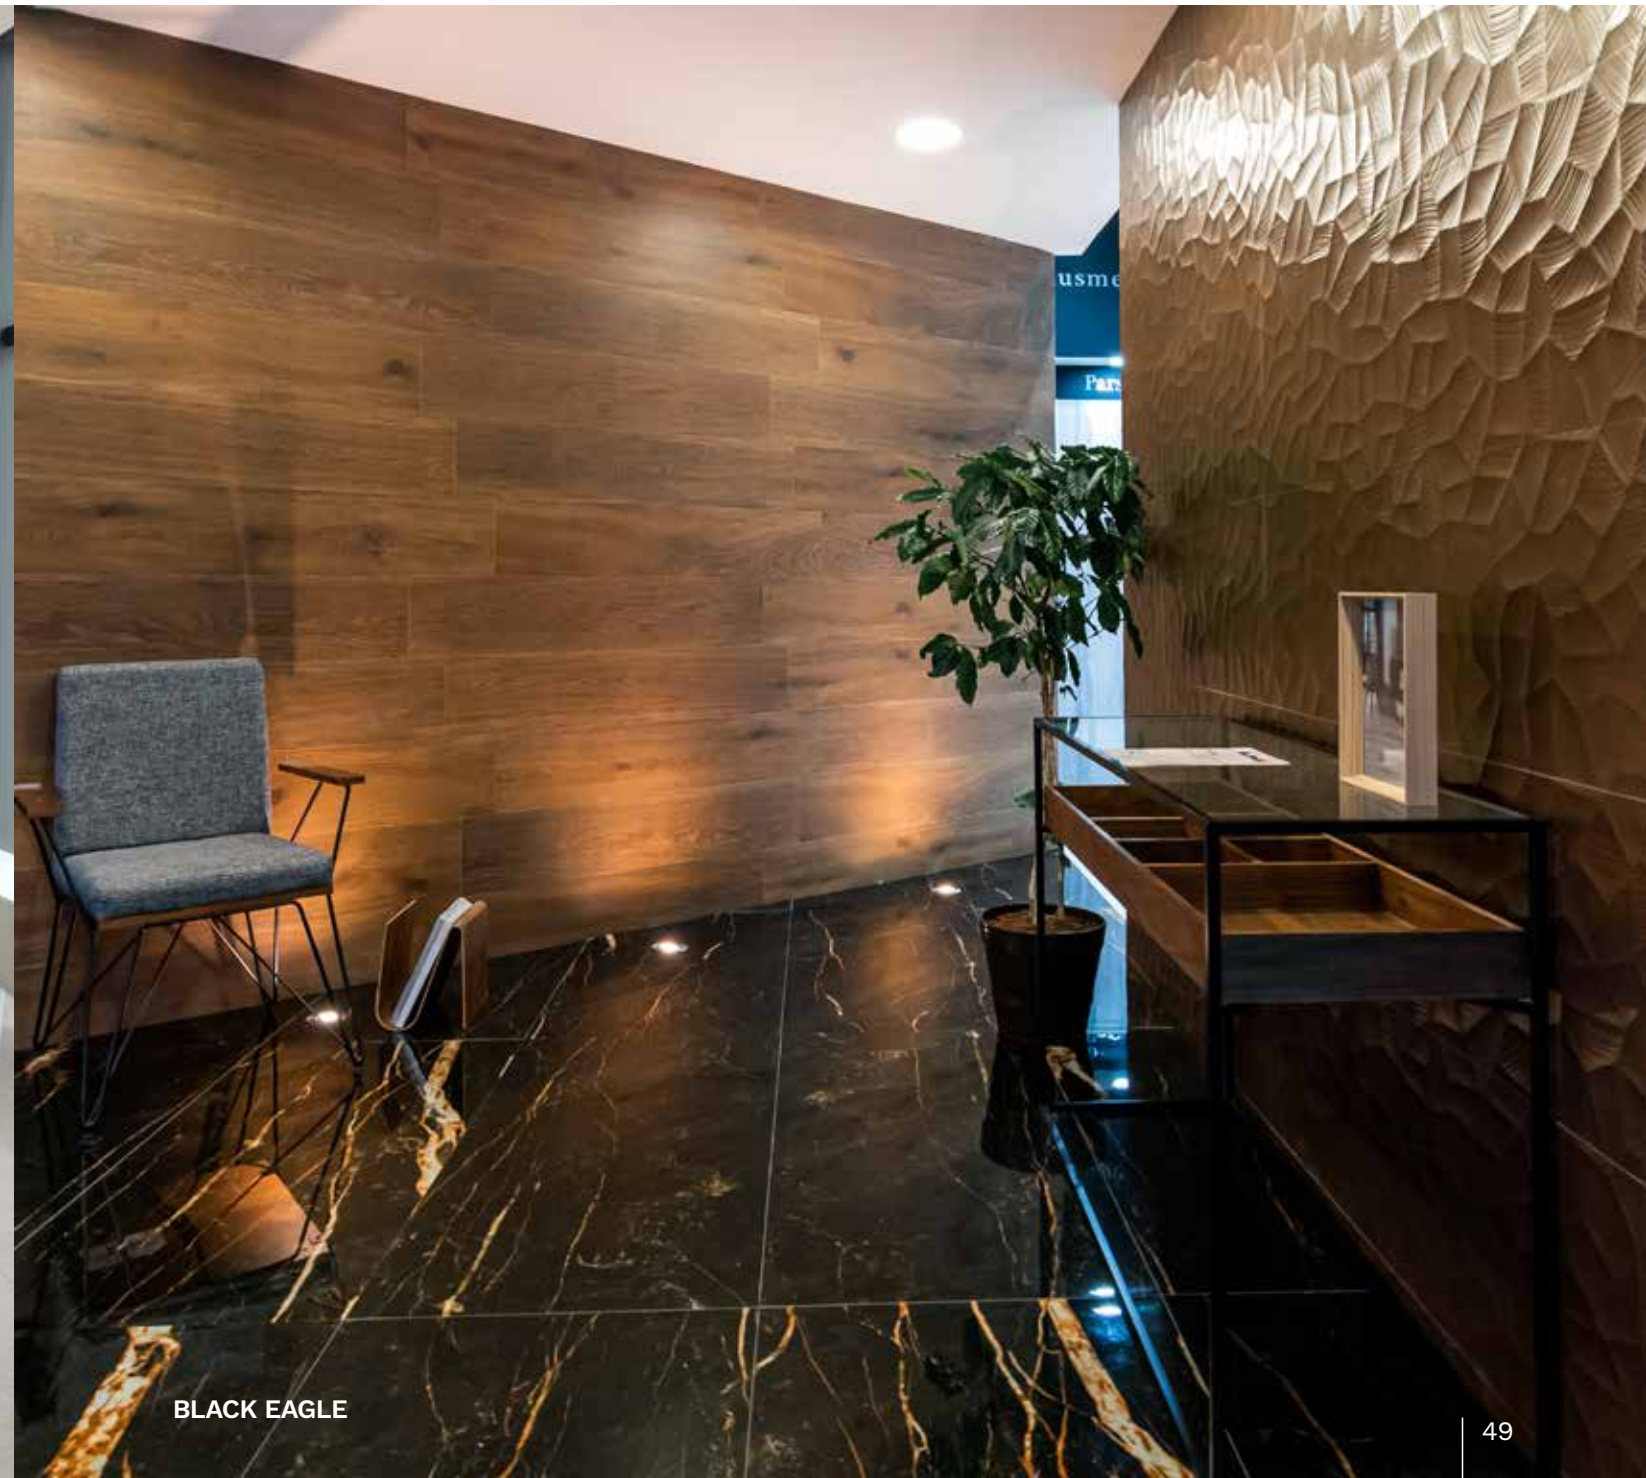

BLACK EAGLE